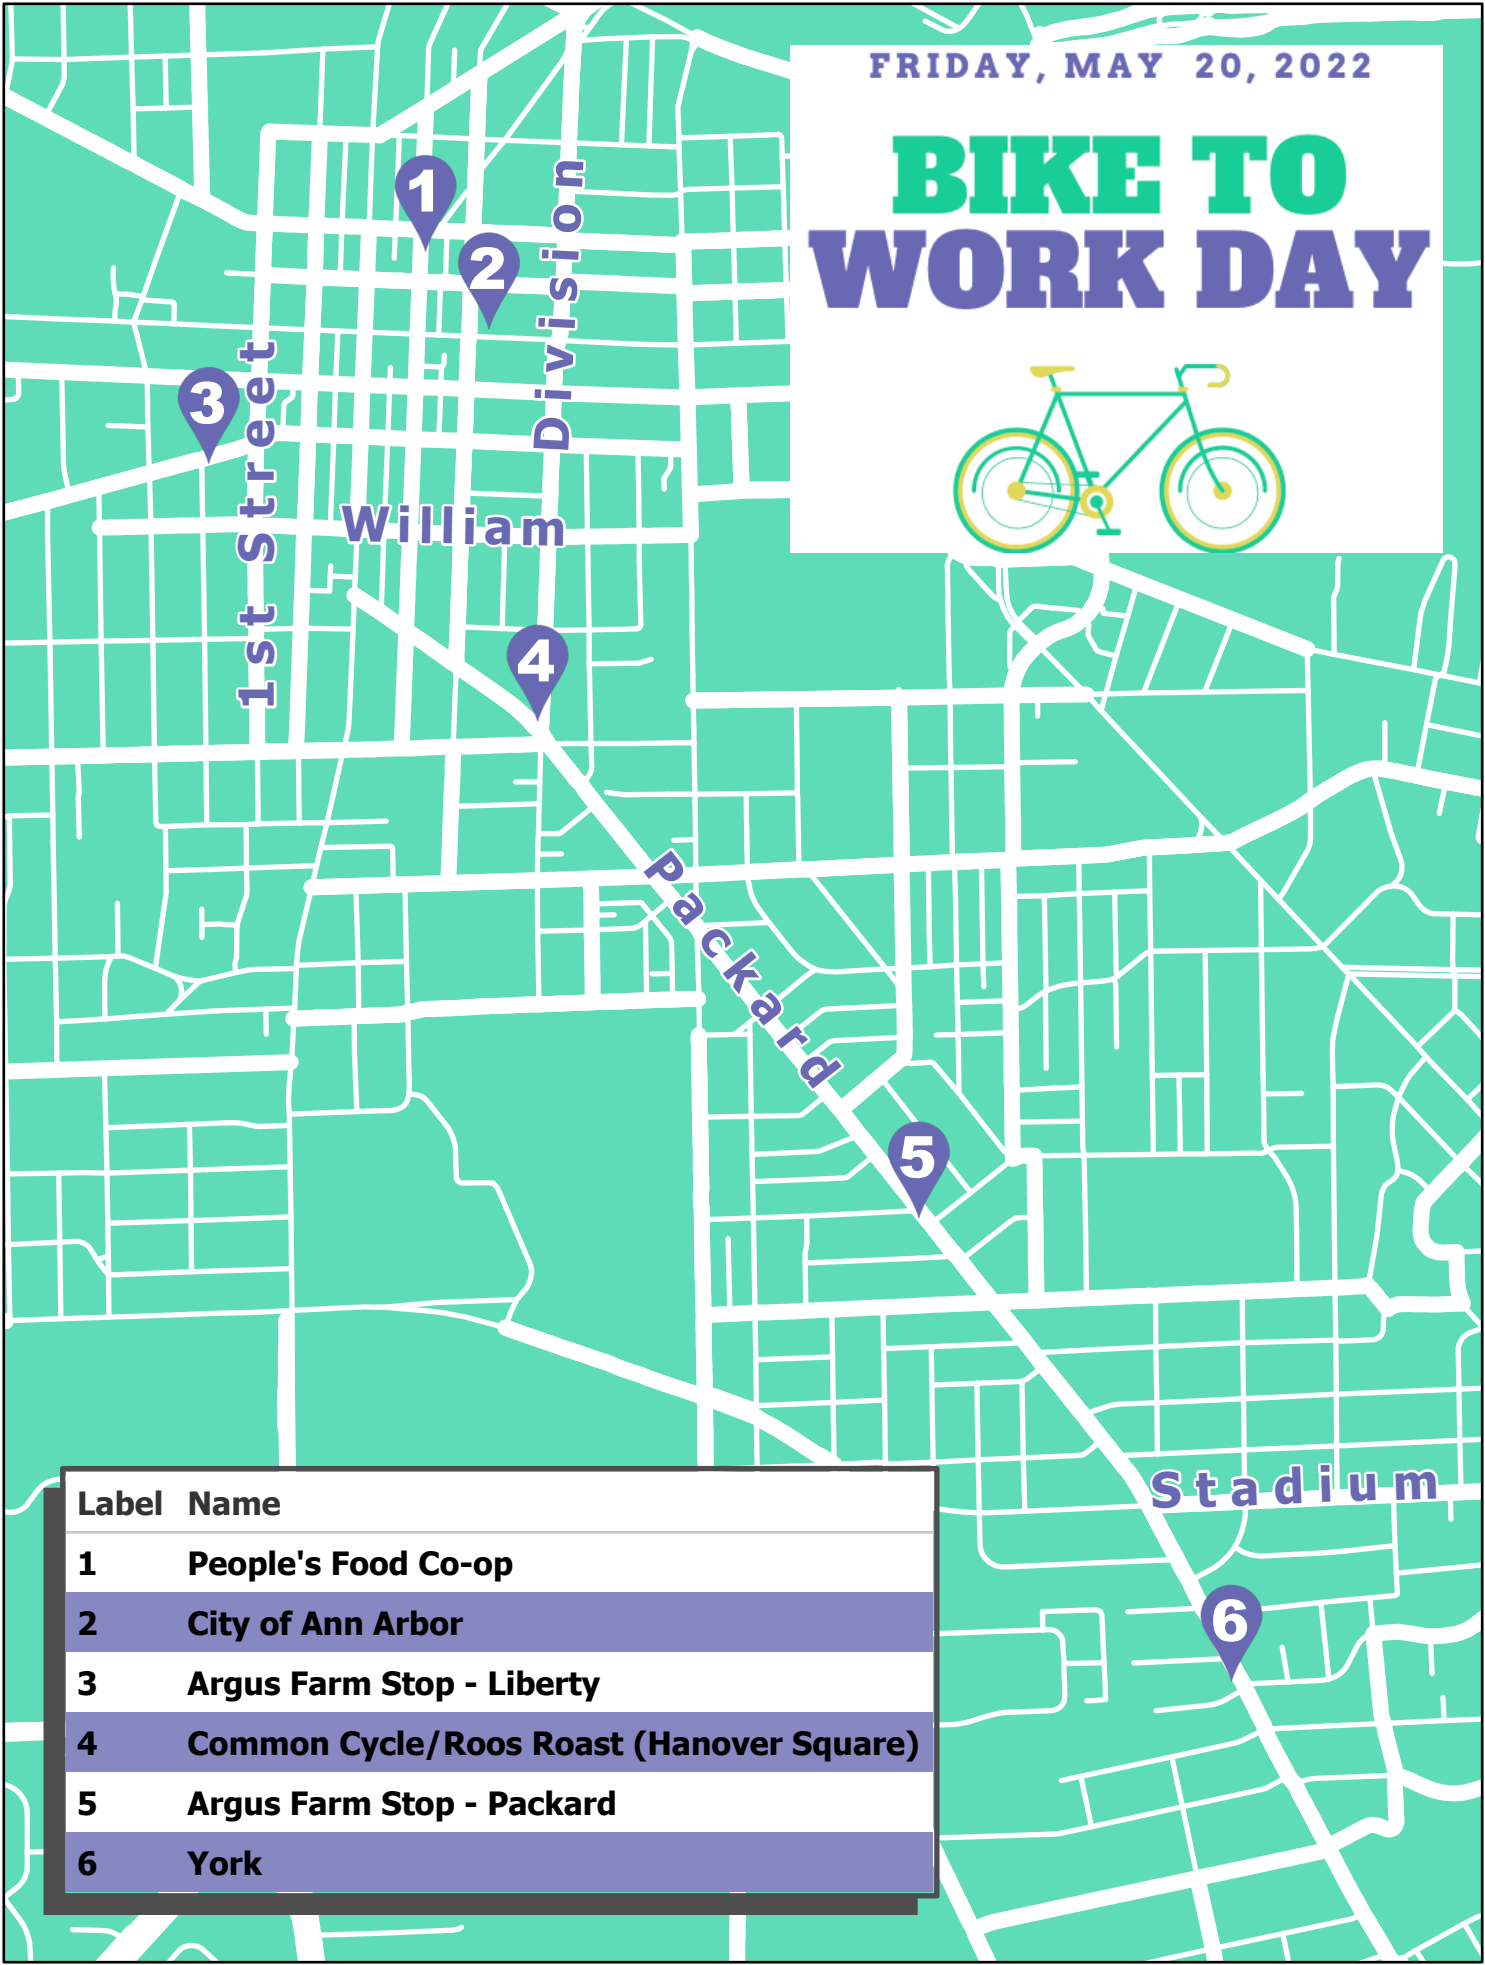

# BIKE TO WORK DAY

| Label | Name                                     |
|-------|--|
| 1     | People's Food Co-op                      |
| 2     | City of Ann Arbor                        |
| 3     | Argus Farm Stop - Liberty                |
| 4     | Common Cycle/Roos Roast (Hanover Square) |
| 5     | Argus Farm Stop - Packard                |
| 6     | York                                     |